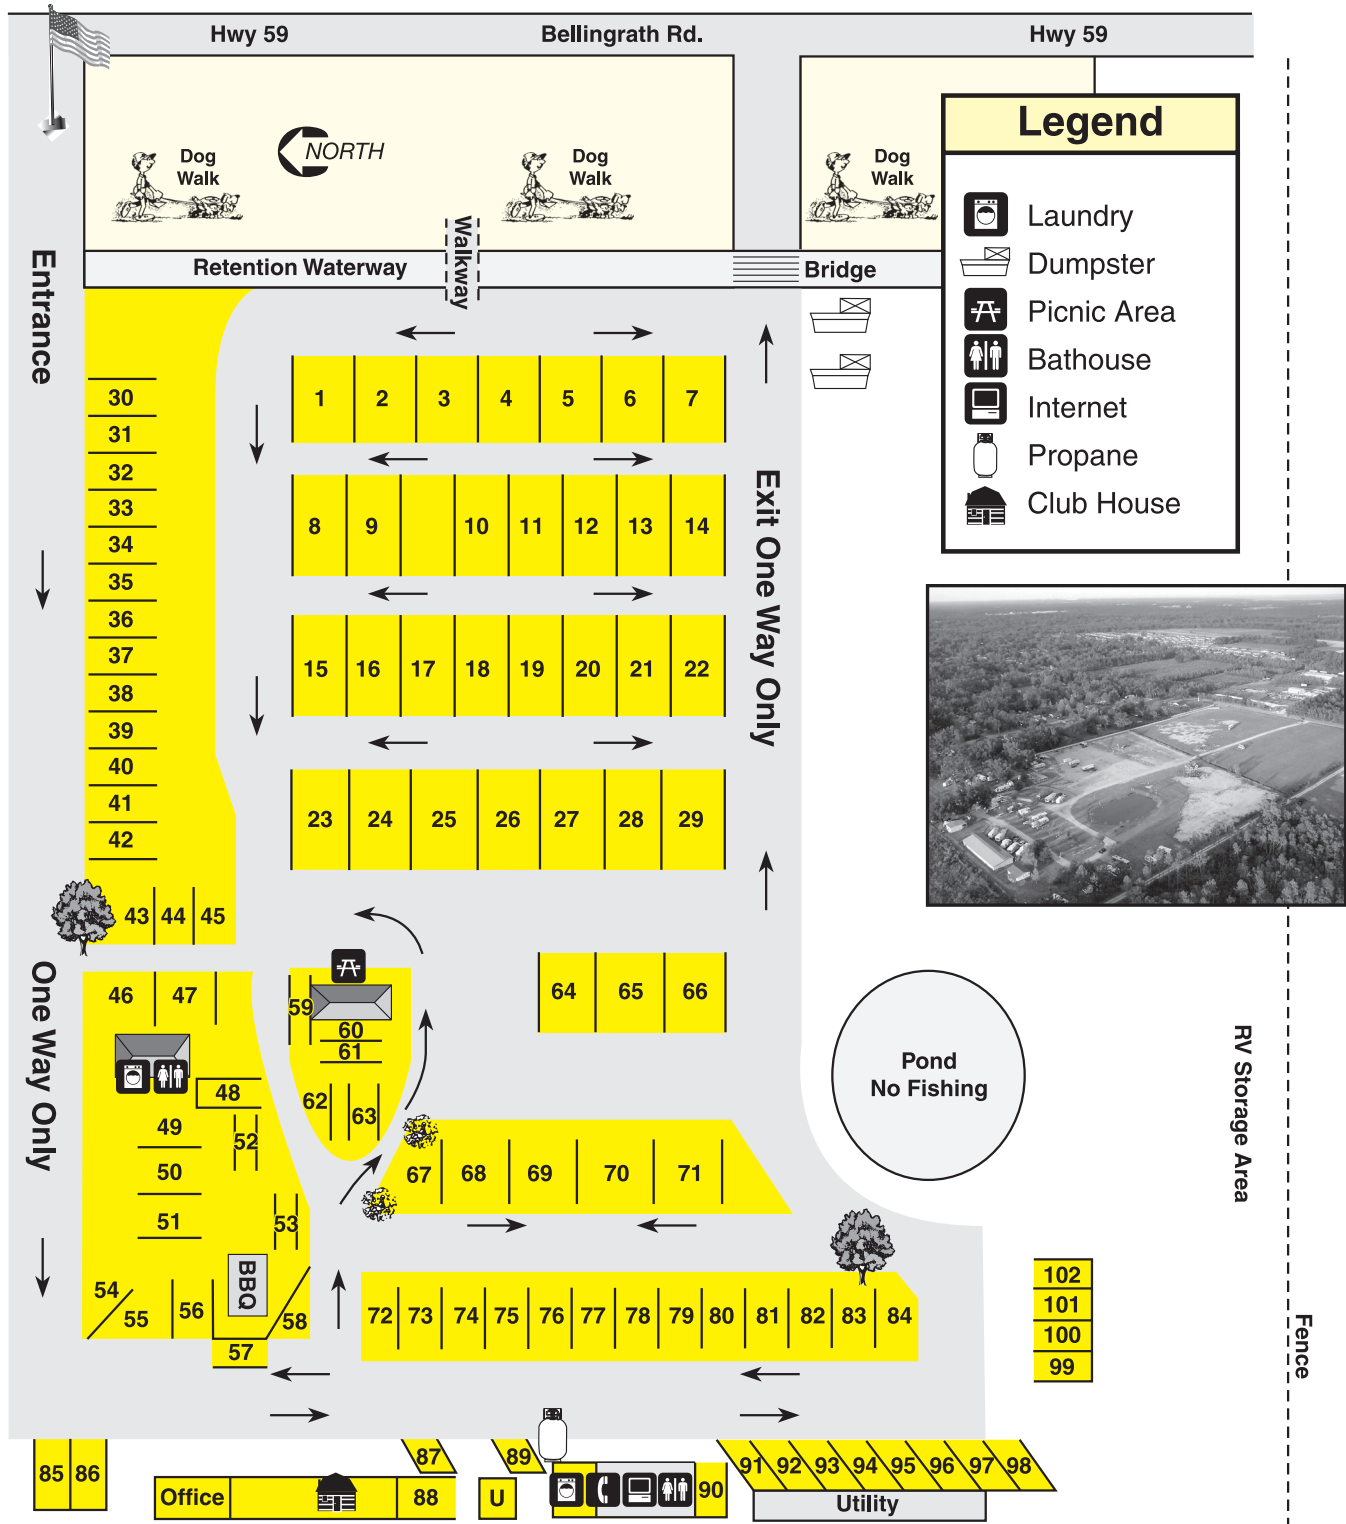

# Payne's RV Park

7970 Bellingrath Road

Theodore, AL 36582

Office: (251) 653-1034

## Legend

- Laundry
- Dumpster
- Picnic Area
- Bathhouse
- Internet
- Propane
- Club House

Pond  
No Fishing

RV Storage Area

Fence